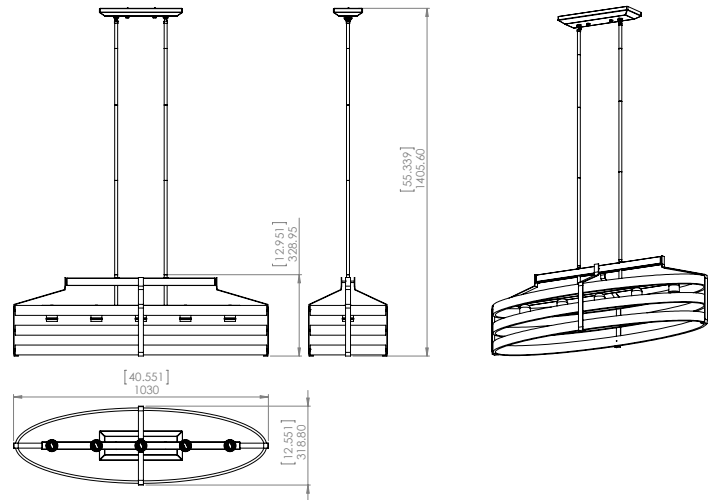

## DIMENSIONS

**Length / Ø:** 40.5"  
**Width:** 12.5"  
**Height:** 13"  
**Depth:** N/A"  
**Minimum Height:** 14.5"  
**Maximum Height:** 54.5"

## LAMPING

**Number of Sockets:** 5  
**Wattage of Individual Socket:** 70W  
**Socket Type:** Medium Base (E26)  
**Socket Orientation:** Down  
**Lamp Confinement:** Fully Open  
**Voltage:** 120V  
**Dimmable:** Yes  
**Bulbs Not Included**

## PIPE / CHAIN / CORD INFORMATION

**Pipe/Chain Kit Included:** Pipe Kit Available  
**Pipe Information:** 40 (15 + 12 + 9 + 4) x 0.5 Inches Pipe Kit  
**Chain Information:** N/A  
**Wire/Cord Information:** 10 Ft  
**Max Sloped Ceiling Angle:** N/A  
*\*Conversion 19° to 45° : ASY0101+Finish (2 loops + 1 chain):  
For Additional Cost*